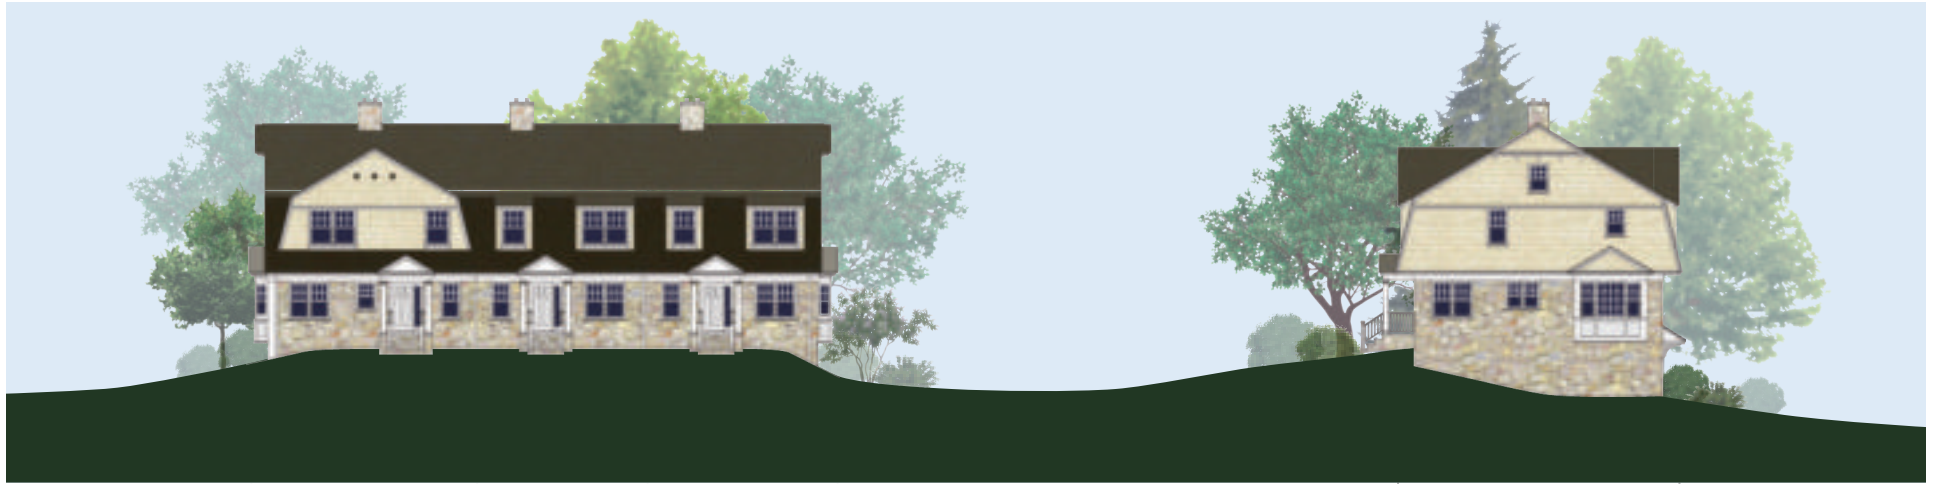

EAST ELEVATION

UNIT 4 UNIT 5 UNIT 5-END

NORTH ELEVATION

UNIT 5-END

SOUTH ELEVATION

UNIT 4

WEST ELEVATION

UNIT 5-END UNIT 5 UNIT 4

ARTIST RENDERING

BUILDING E

FOLEY SQUARE AT MURRAY HILL
- A CONDOMINIUM
SOUTH STREET & SOUTH GATE ROAD
NEW PROVIDENCE, NJ

Kapuscinski Luongo | **KLA**
Architects
66 Floral Avenue • Murray Hill, New Jersey 07974
908.464.8148 T • 908.464.0308 F • klarchitects.com